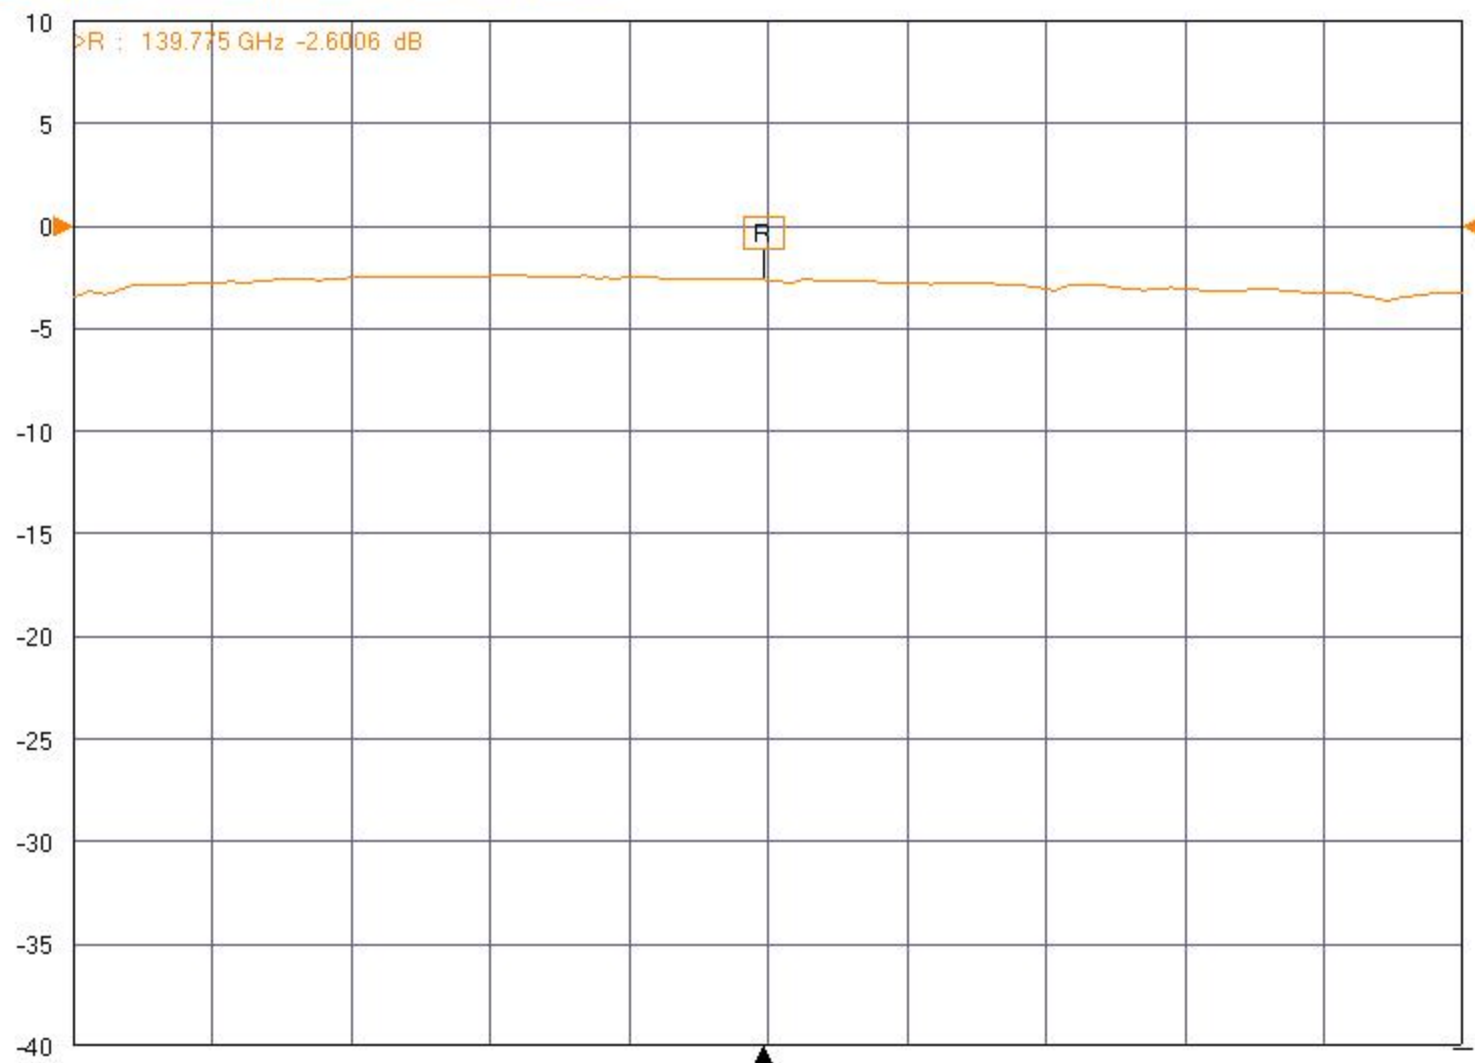

▶ Tr1 [D/M] S21 Trans LogM RefLvl: 0 dB Res: 5 dB/Div

▶ Tr1 [D/M] S21 Trans LogM RefLvl: 0 dB Res: 10 dB/Div