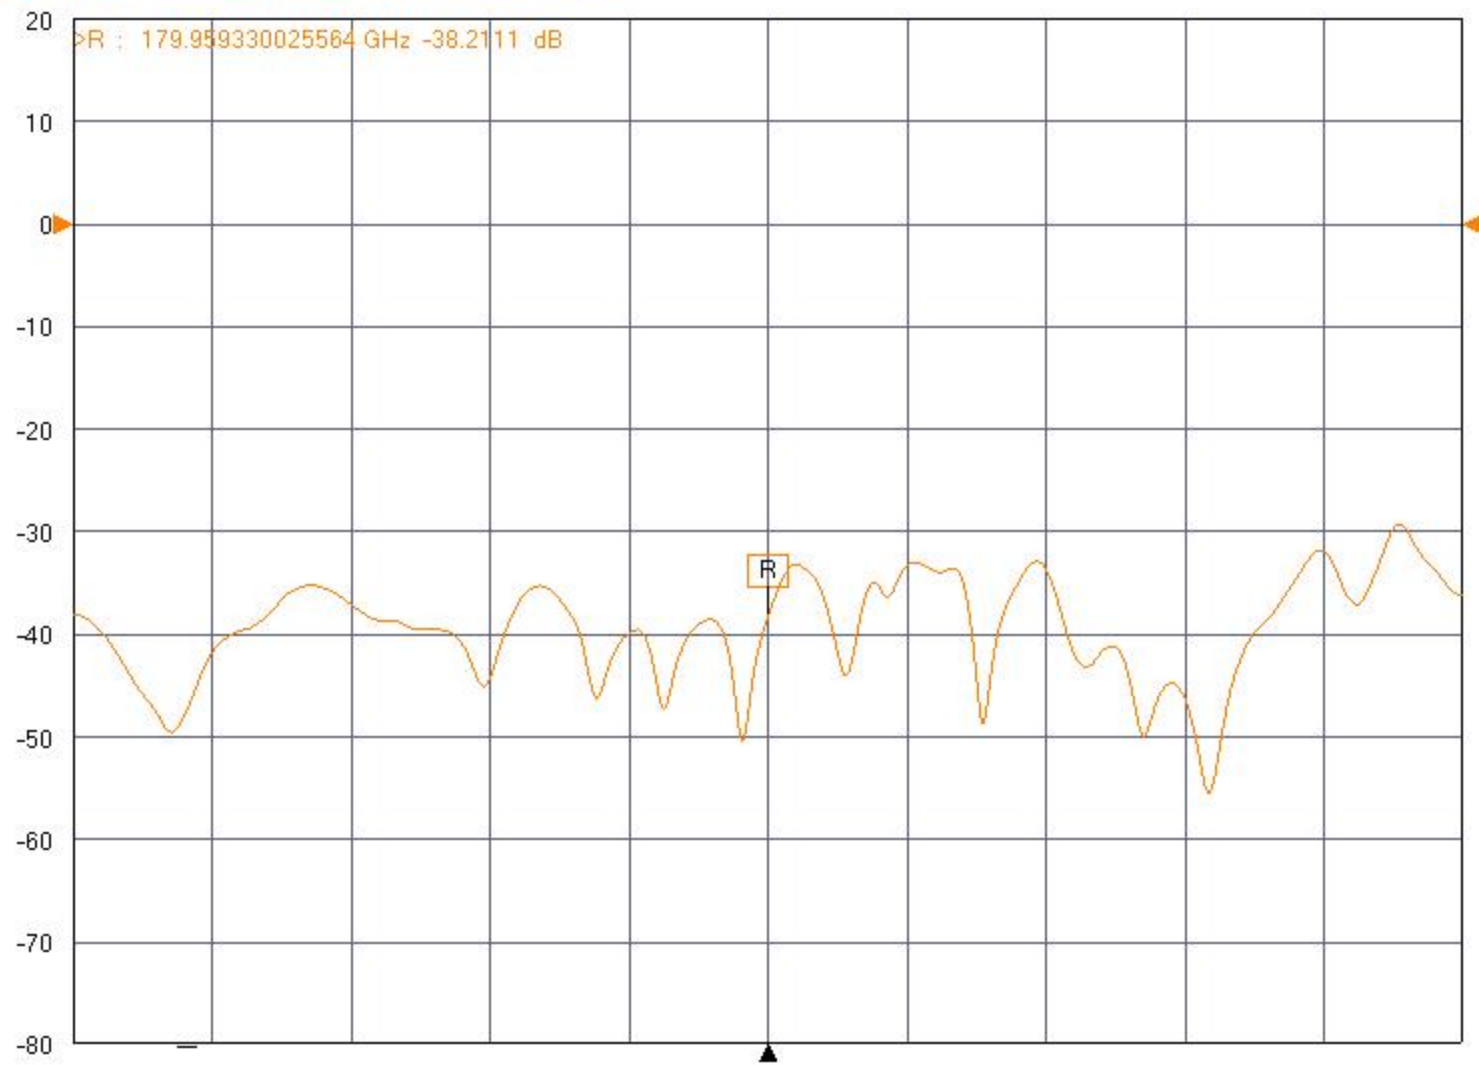

▶ Tr1 [D/M] S21 Trans LogM RefLvl: 0 dB Res: 10 dB/Div

▶ Tr1 [D/M] S21 Trans LogM RefLvl: 0 dB Res: 2 dB/Div

▶ Tr1 [D/M] S21 Trans LogM RefLvl: 0 dB Res: 5 dB/Div

▶ Tr1 [D/M] S21 Trans LogM RefLvl: 0 dB Res: 10 dB/Div