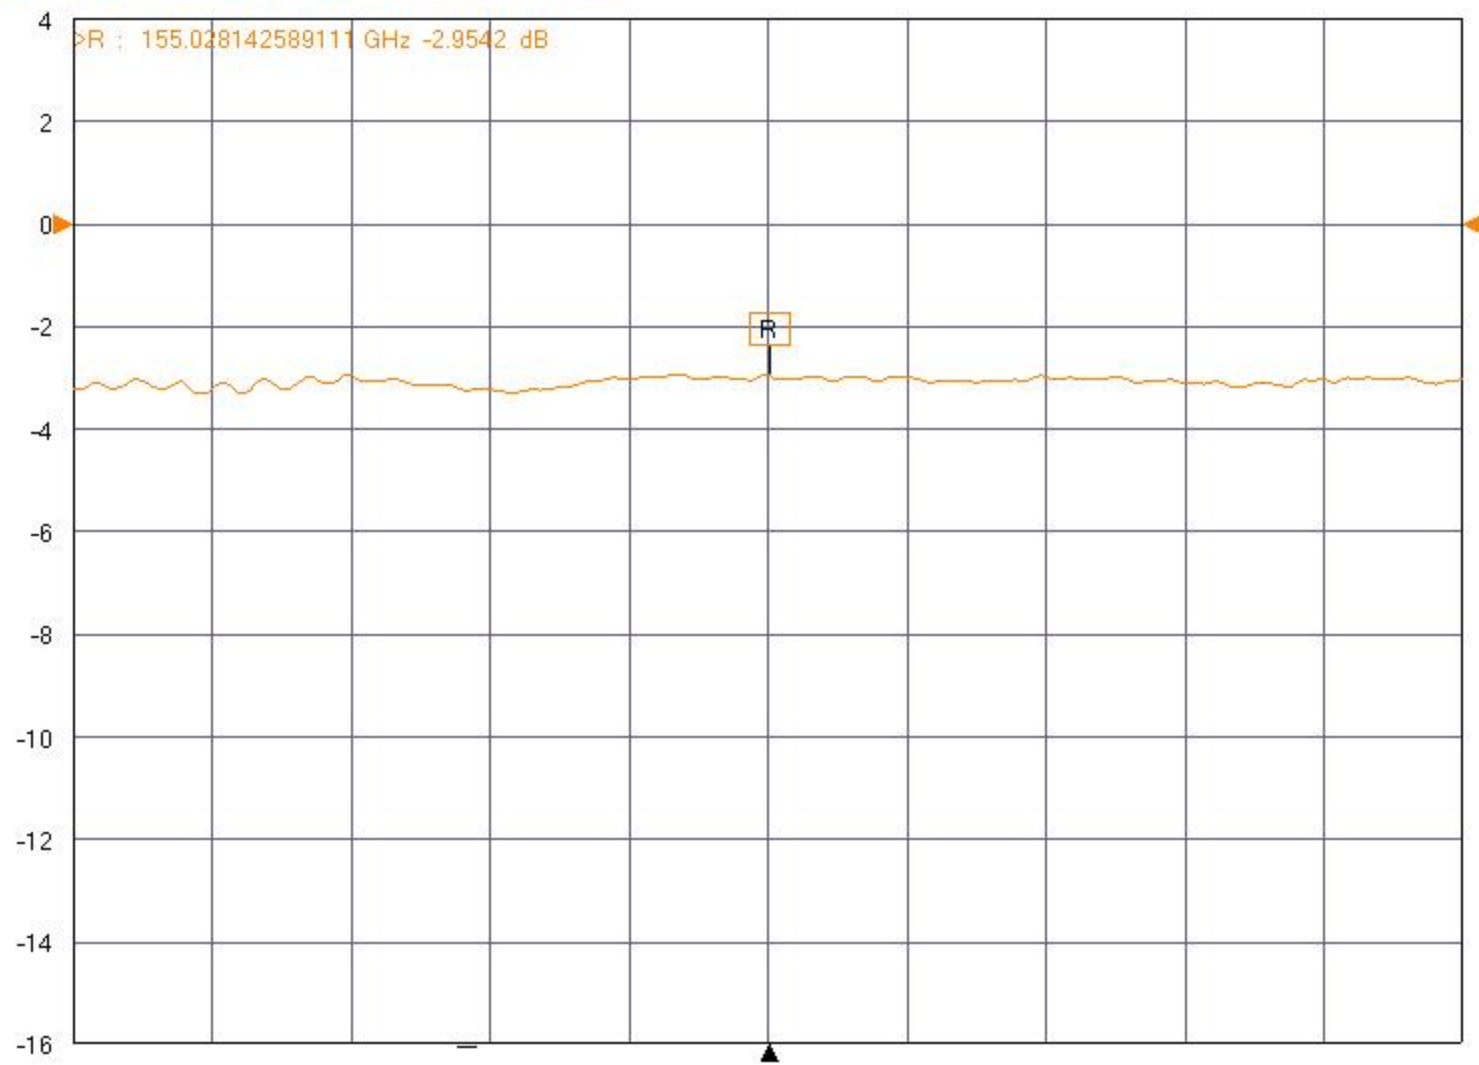

▶ Tr1 [D/M] S21 Trans LogM RefLvl: 0 dB Res: 10 dB/Div

▶ Tr1 [D/M] S21 Trans LogM RefLvl: 0 dB Res: 2 dB/Div

▶ Tr1 [D/M] S21 Trans LogM RefLvl: 0 dB Res: 5 dB/Div

▶ Tr1 [D/M] S21 Trans LogM RefLvl: 0 dB Res: 10 dB/Div