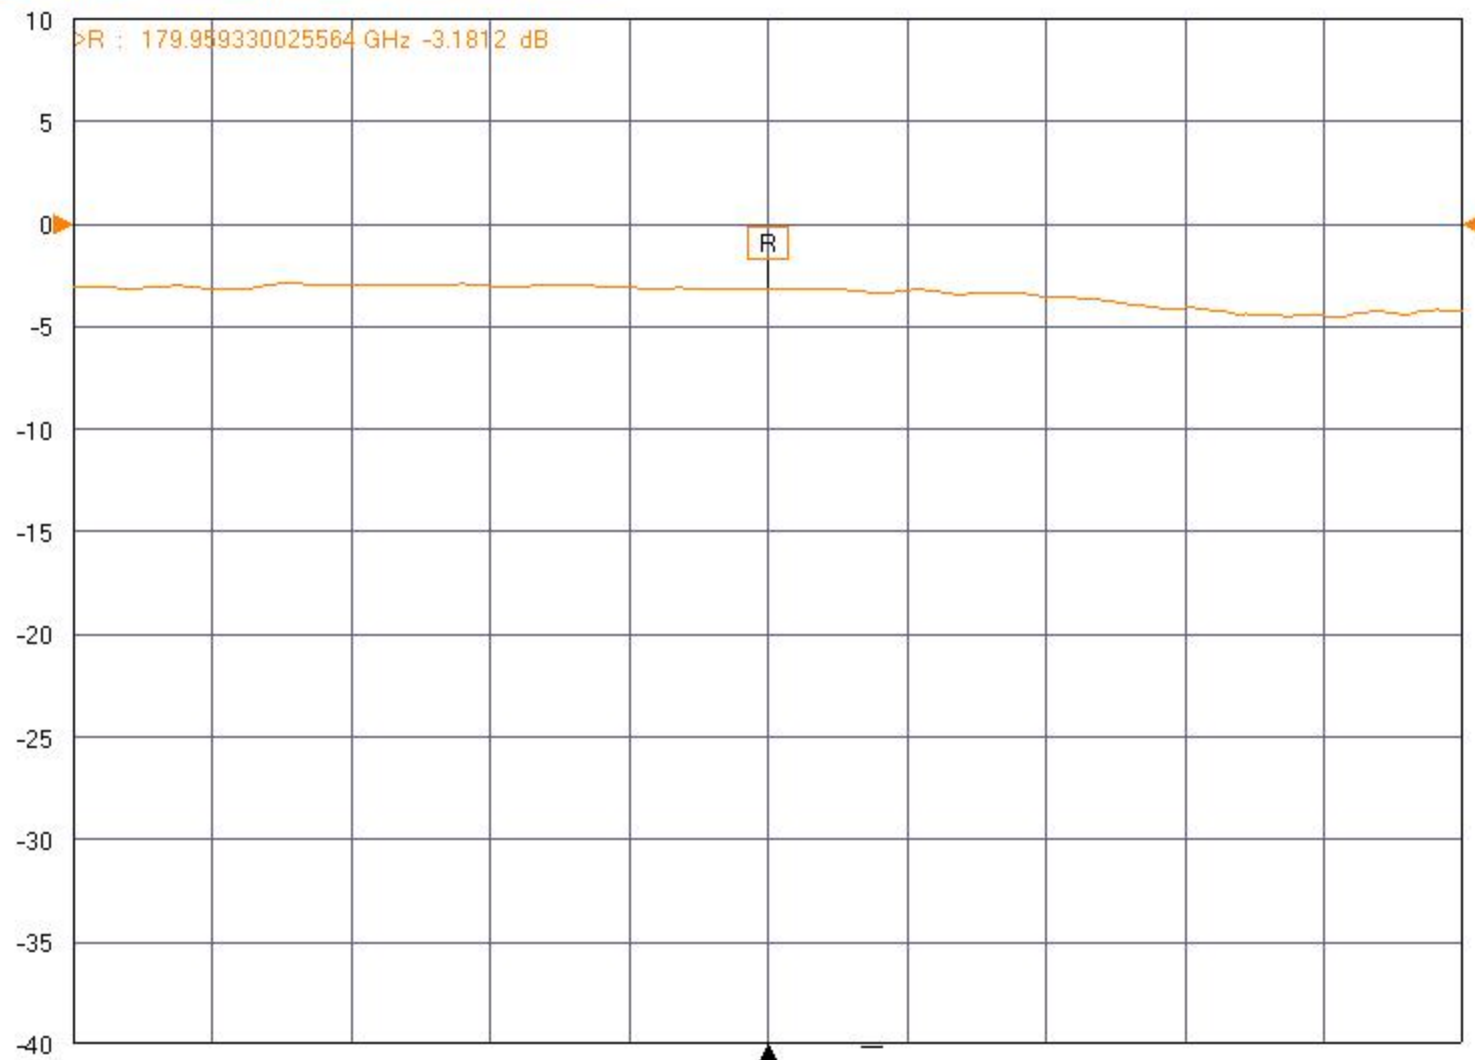

▶ Tr1 [D/M] S21 Trans LogM RefLvl: 0 dB Res: 10 dB/Div

▶ Tr1 [D/M] S21 Trans LogM RefLvl: 0 dB Res: 2 dB/Div

▶ Tr1 [D/M] S21 Trans LogM RefLvl: 0 dB Res: 5 dB/Div

▶ Tr1 [D/M] S21 Trans LogM RefLvl: 0 dB Res: 10 dB/Div