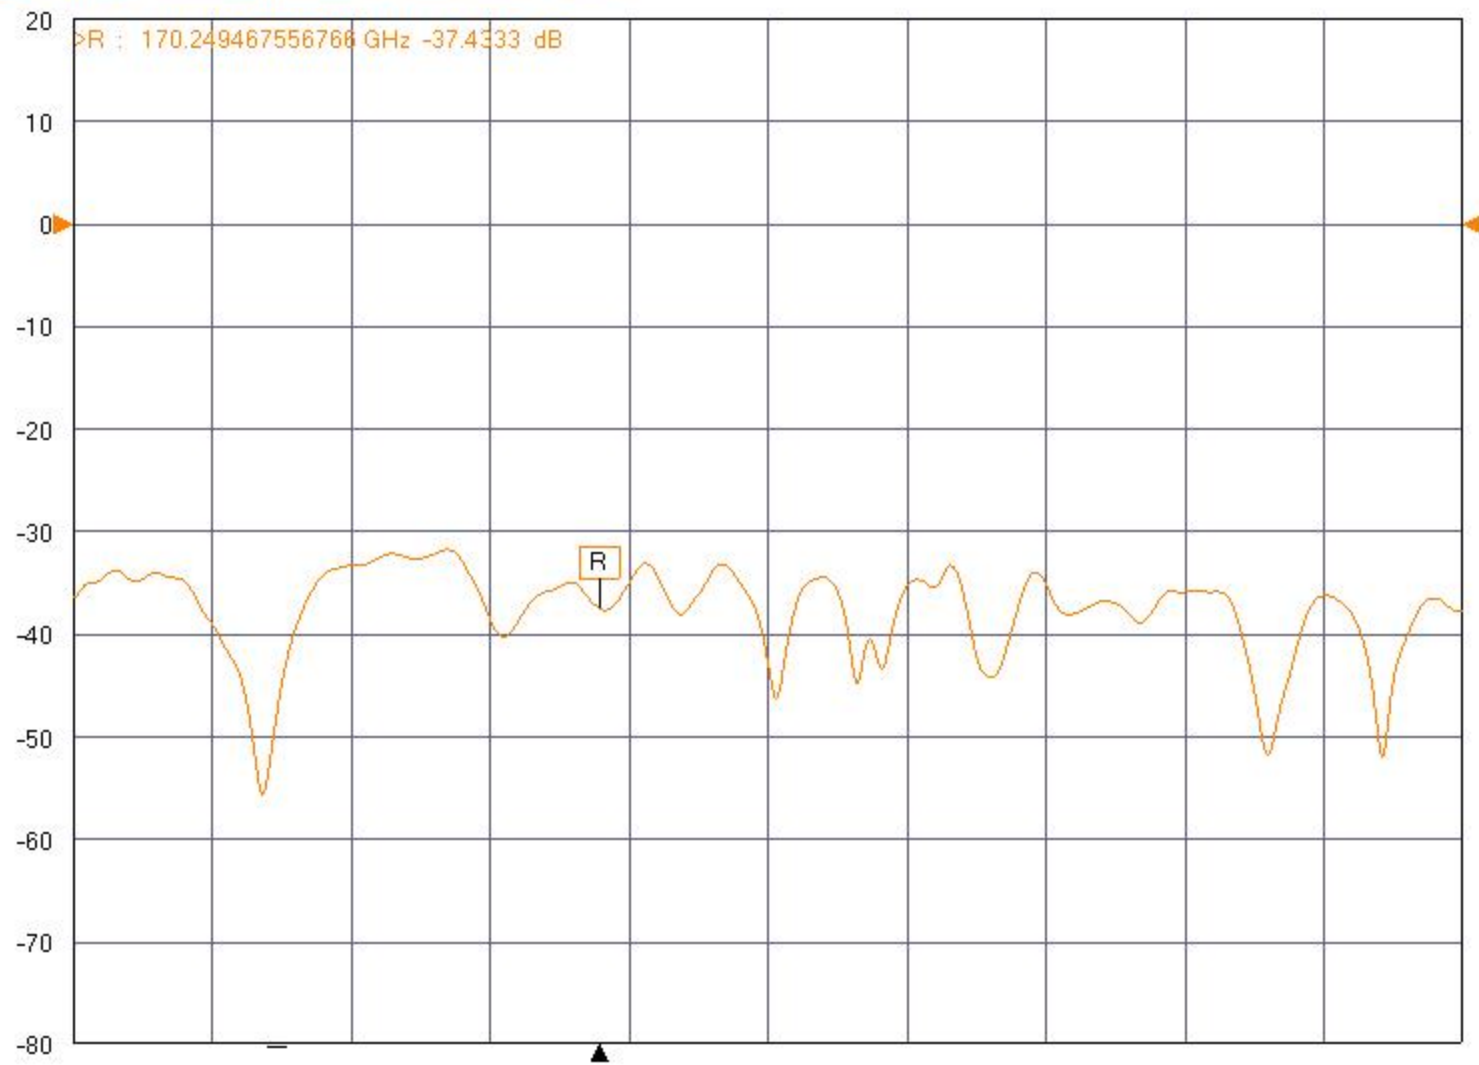

▶ Tr1 [D/M] S21 Trans LogM RefLvl: 0 dB Res: 10 dB/Div

▶ Tr1 [D/M] S21 Trans LogM RefLvl: 0 dB Res: 5 dB/Div