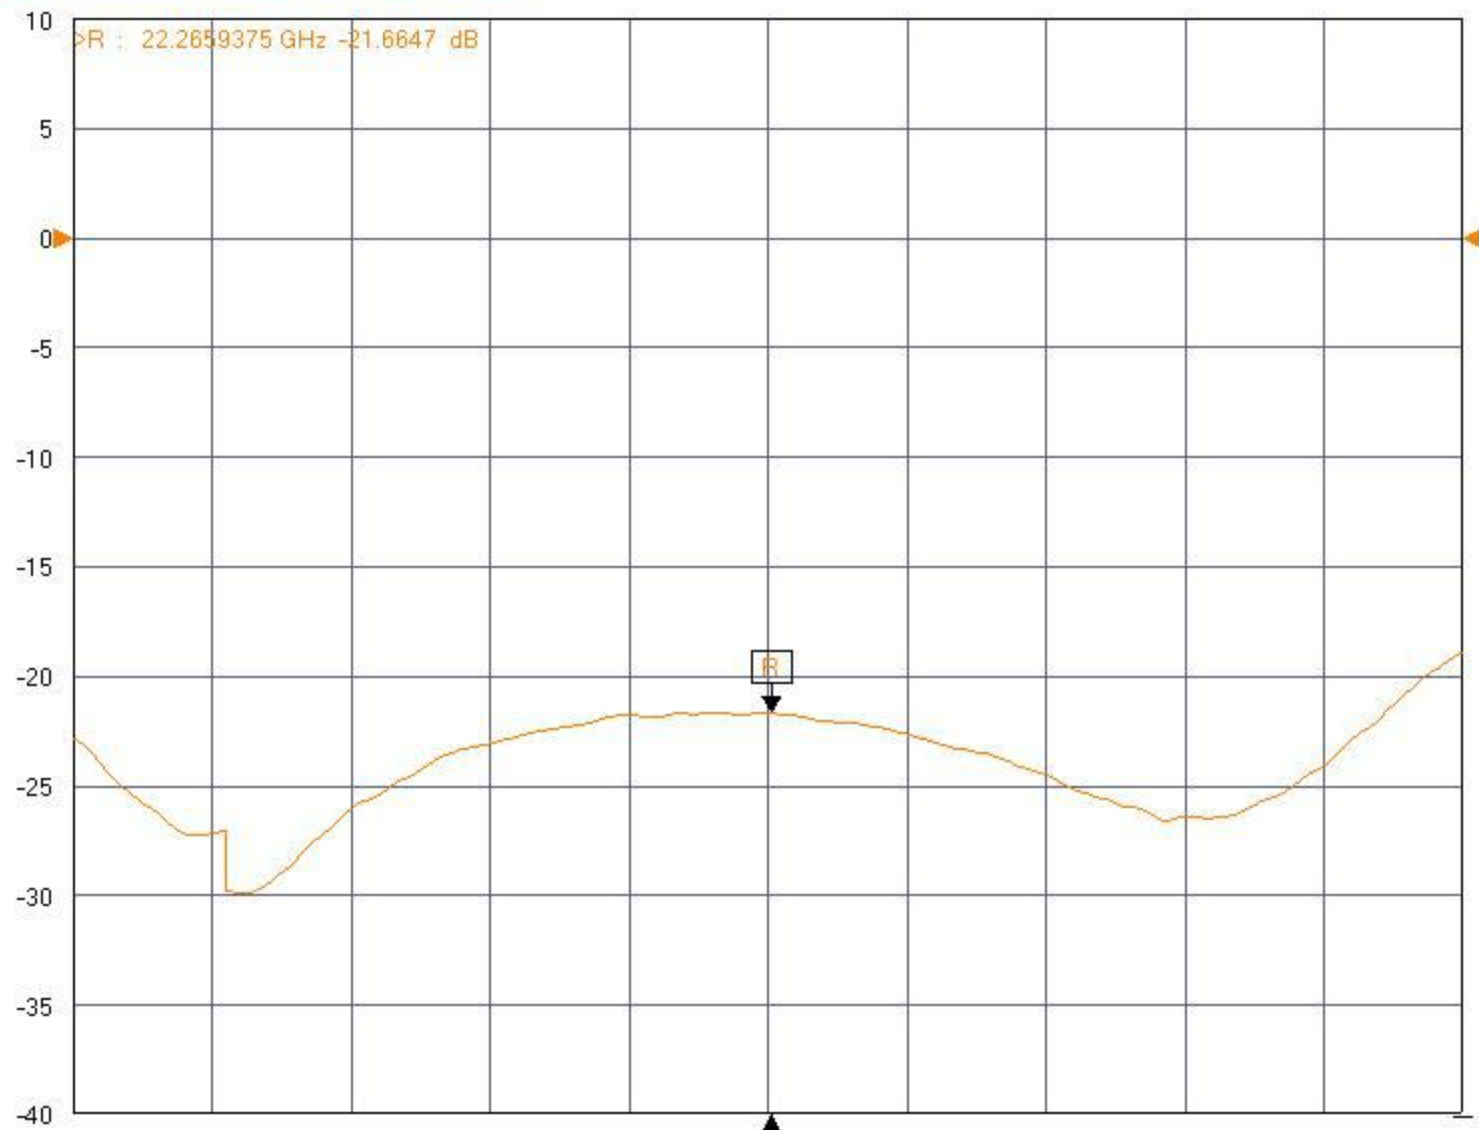

▶ Tr1 S11 Refl LogM RefLvl: 0 dB Res: 5 dB/Div

▶ Tr1 S11 Refl LogM RefLvl: 0 dB Res: 5 dB/Div