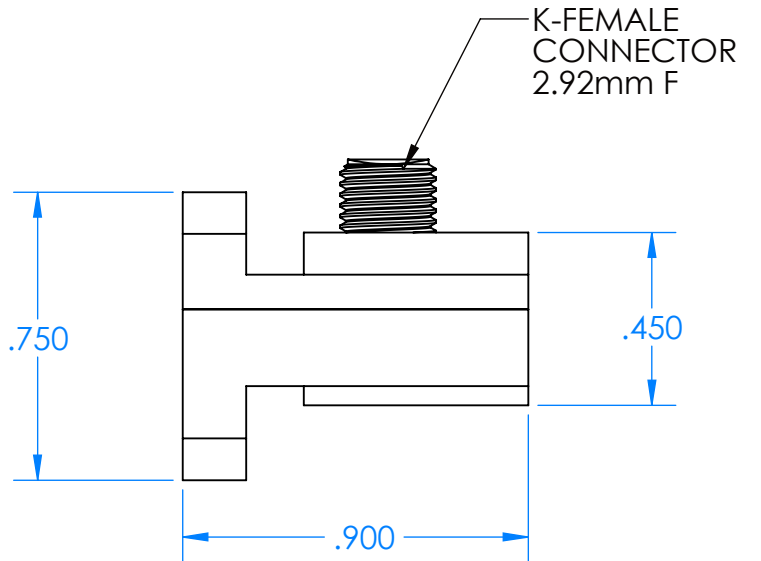

REVISIONS			
REV	DESCRIPTION	DATE	APPROVED
-	-	-	-

DECIMALS: XXXX ±.0005 XXX ±.005 XX ±.01	DRAWN	NAME	DATE
ANGLES: ± .5 DEGREE	CHECKED	CC	8-11-20
THIRD ANGLE PROJECTION	ENG	MS	8-11-20
		LS	8-11-20
	MATERIAL: 6061 T6 ALUMINUM		

TITLE: Mi-Wave Millimeter Products Inc.		REV
SIZE A	DWG. NO. 410A-599-KF_OUTLINE_22190	-
SCALE: 2:1	WEIGHT:	SHEET 1 OF 1