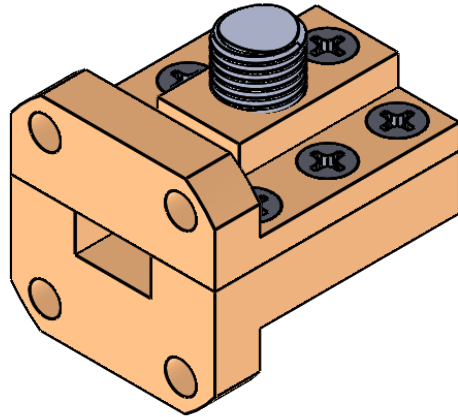

REVISIONS			
REV	DESCRIPTION	DATE	APPROVED
-	-	-	-

DECIMALS: XXXX ±.0005 XXX ±.005 XX ±.01	DRAWN	NAME	DATE
ANGLES: ± .5 DEGREE	CHECKED	CC	8-11-20
THIRD ANGLE PROJECTION	ENG	MS	8-11-20
		LS	8-11-20
	MATERIAL: 6061 T6 ALUMINUM		

TITLE: Mi-Wave Millimeter Products Inc.		REV
SIZE A	DWG. NO. 410A-599-KF_OUTLINE_22190	-
SCALE: 2:1	WEIGHT:	SHEET 1 OF 1