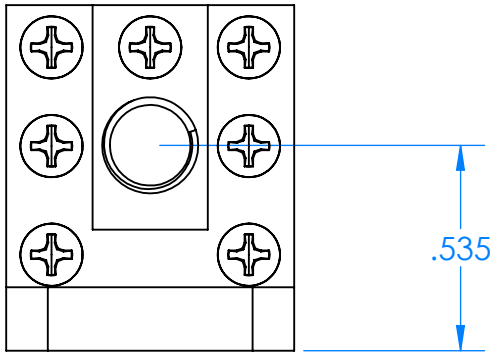

REVISIONS			
REV	DESCRIPTION	DATE	APPROVED
-	-	-	-

DECIMALS: XXXX ±.0005 XXX ±.005 XX ±.01	DRAWN	NAME	DATE
ANGLES: ± .5 DEGREE	CHECKED	CC	8-11-20
THIRD ANGLE PROJECTION	ENG	MS	8-11-20
		LS	8-11-20
	MATERIAL: 6061 T6 ALUMINUM		

TITLE: Mi-Wave Millimeter Products Inc.		REV
SIZE A	DWG. NO. 410A-599-KF_OUTLINE_22190	-
SCALE: 2:1	WEIGHT:	SHEET 1 OF 1