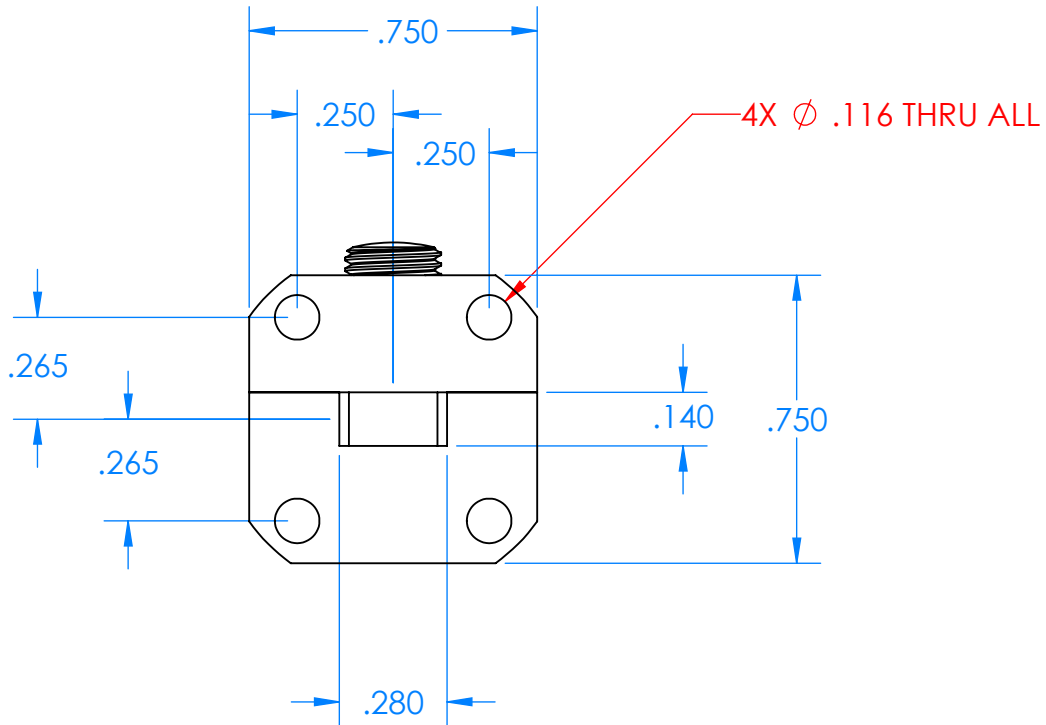

REVISIONS			
REV	DESCRIPTION	DATE	APPROVED
-	-	-	-

DECIMALS: XXXX ±.0005 XXX ±.005 XX ±.01	DRAWN	NAME	DATE
ANGLES: ± .5 DEGREE	CHECKED	CC	8-11-20
THIRD ANGLE PROJECTION	ENG	MS	8-11-20
		LS	8-11-20
	MATERIAL: 6061 T6 ALUMINUM		

TITLE: Mi-Wave Millimeter Products Inc.		REV
SIZE A	DWG. NO. 410A-599-KF_OUTLINE_22190	-
SCALE: 2:1	WEIGHT:	SHEET 1 OF 1