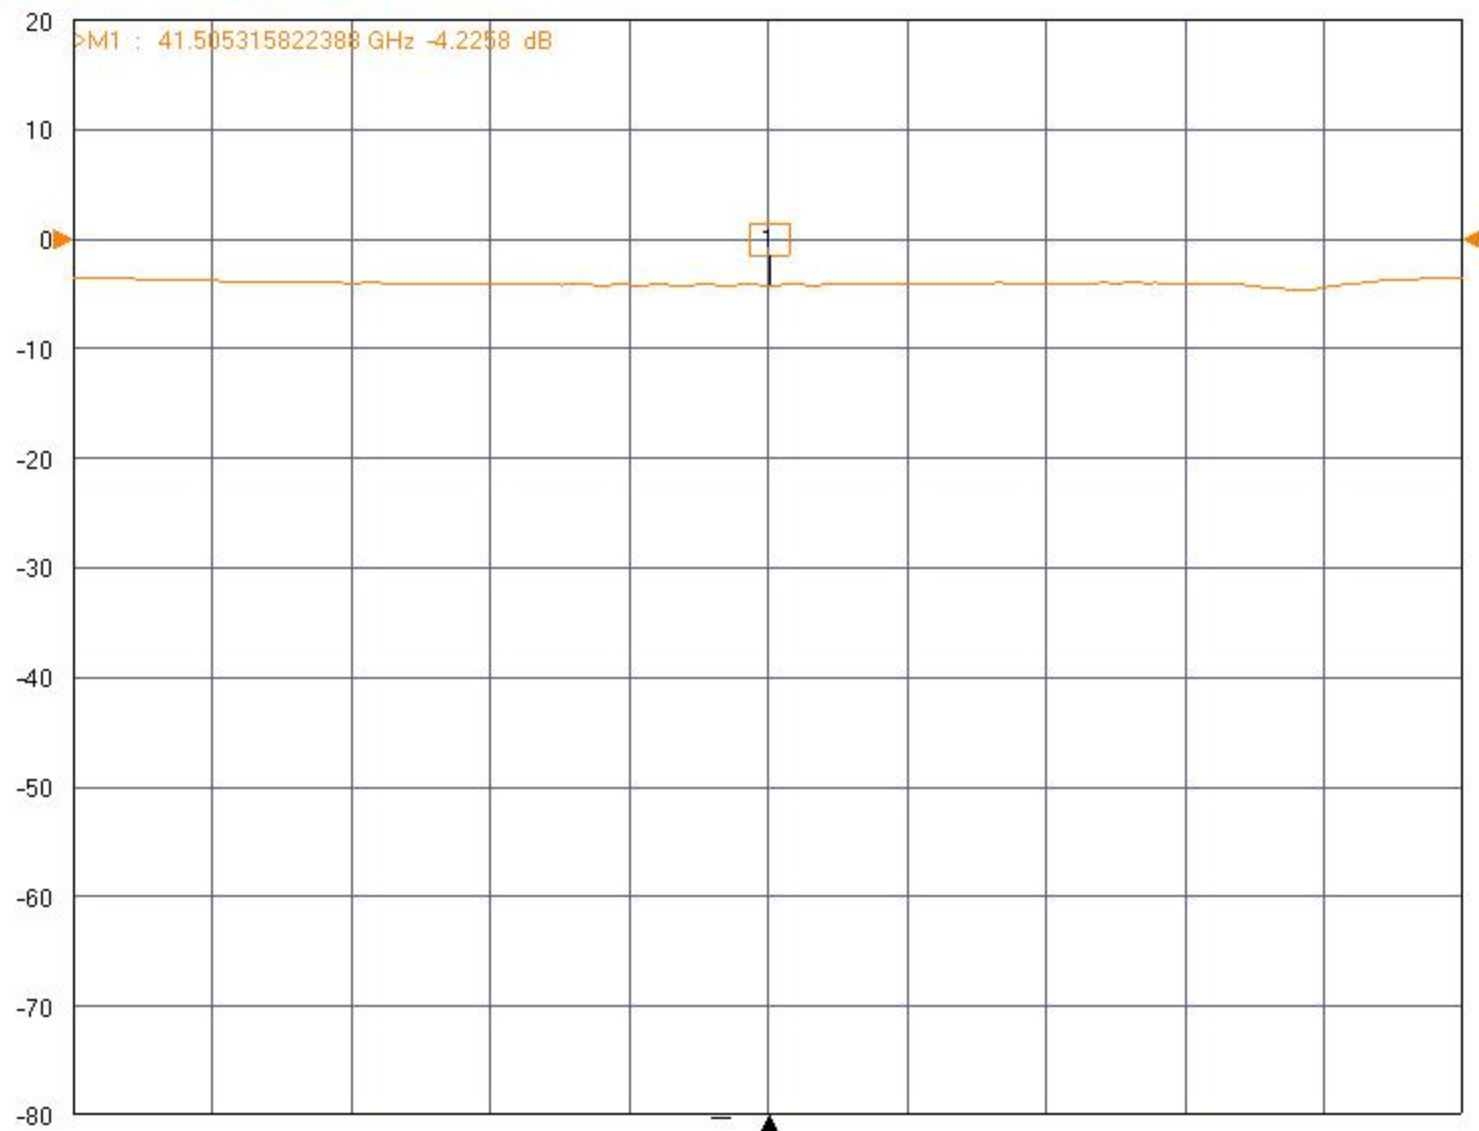

▶ **Tr1** [D/M] S21 Trans LogM RefLvl: 0 dB Res: 10 dB/Div

▶ **Tr1** [D/M] S21 Trans LogM RefLvl: 0 dB Res: 10 dB/Div

▶ **T1** [D/M] S21 Trans LogM RefLvl: 0 dB Res: 10 dB/Div