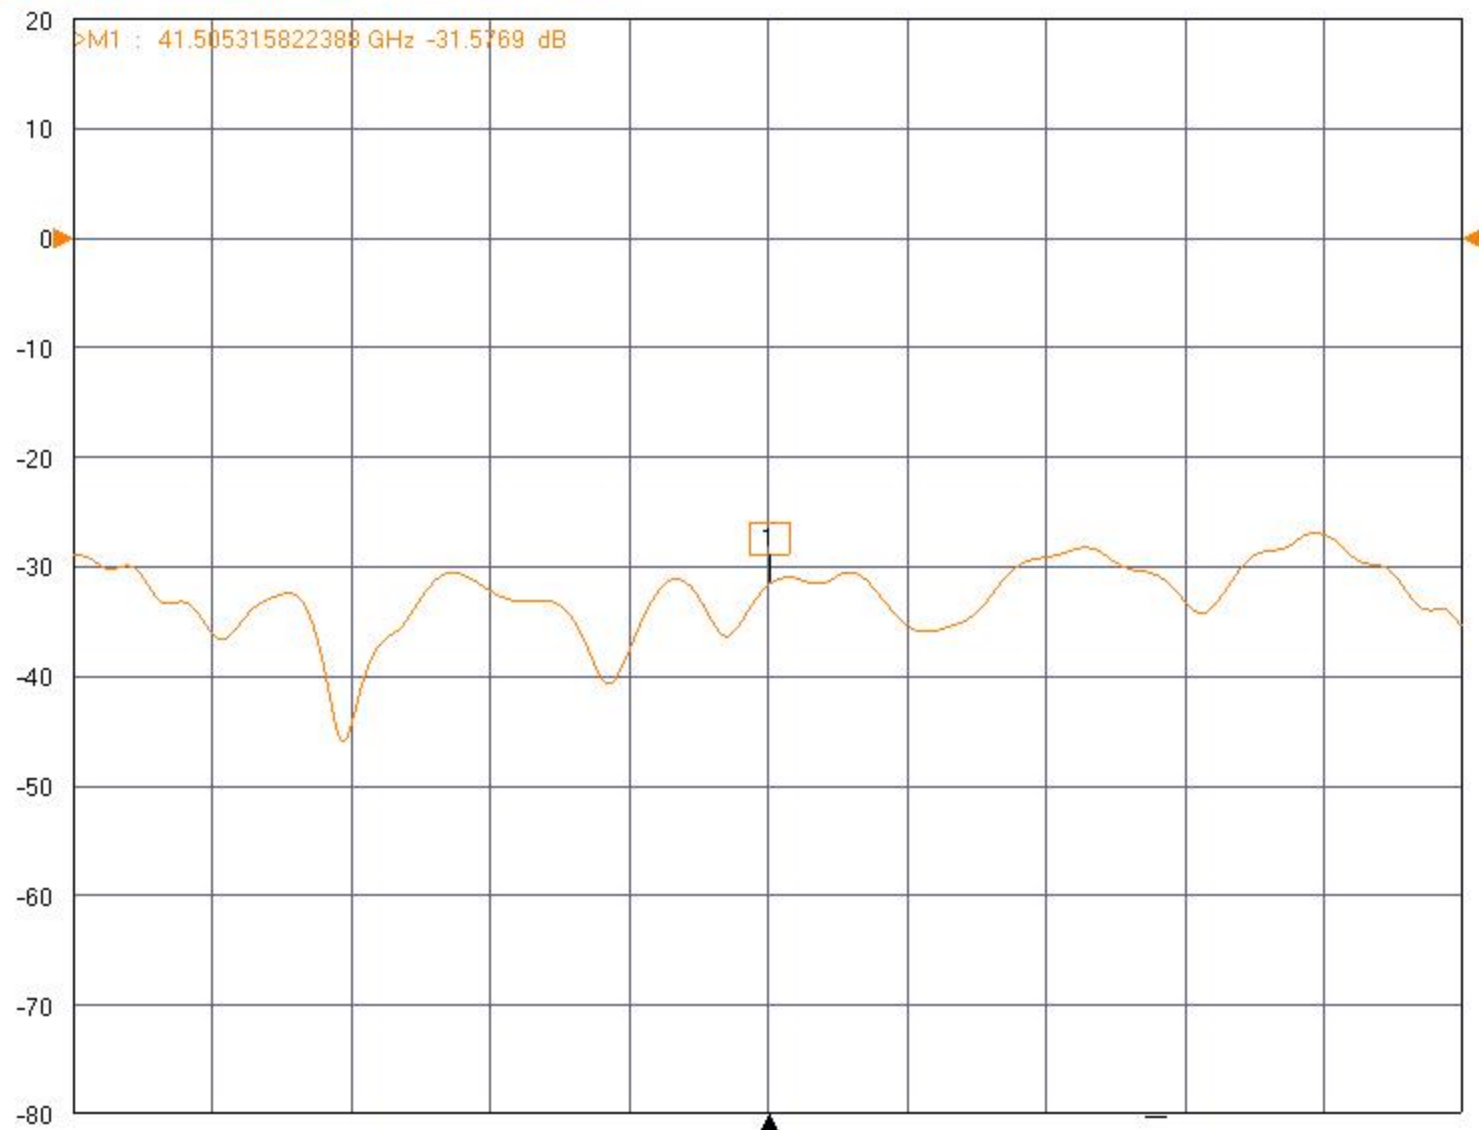

▶ **Tr1** [D/M] S21 Trans LogM RefLvl: 0 dB Res: 10 dB/Div

▶ **Tr1** [D/M] S21 Trans LogM RefLvl: 0 dB Res: 10 dB/Div

▶ **T1** [D/M] S21 Trans LogM RefLvl: 0 dB Res: 10 dB/Div