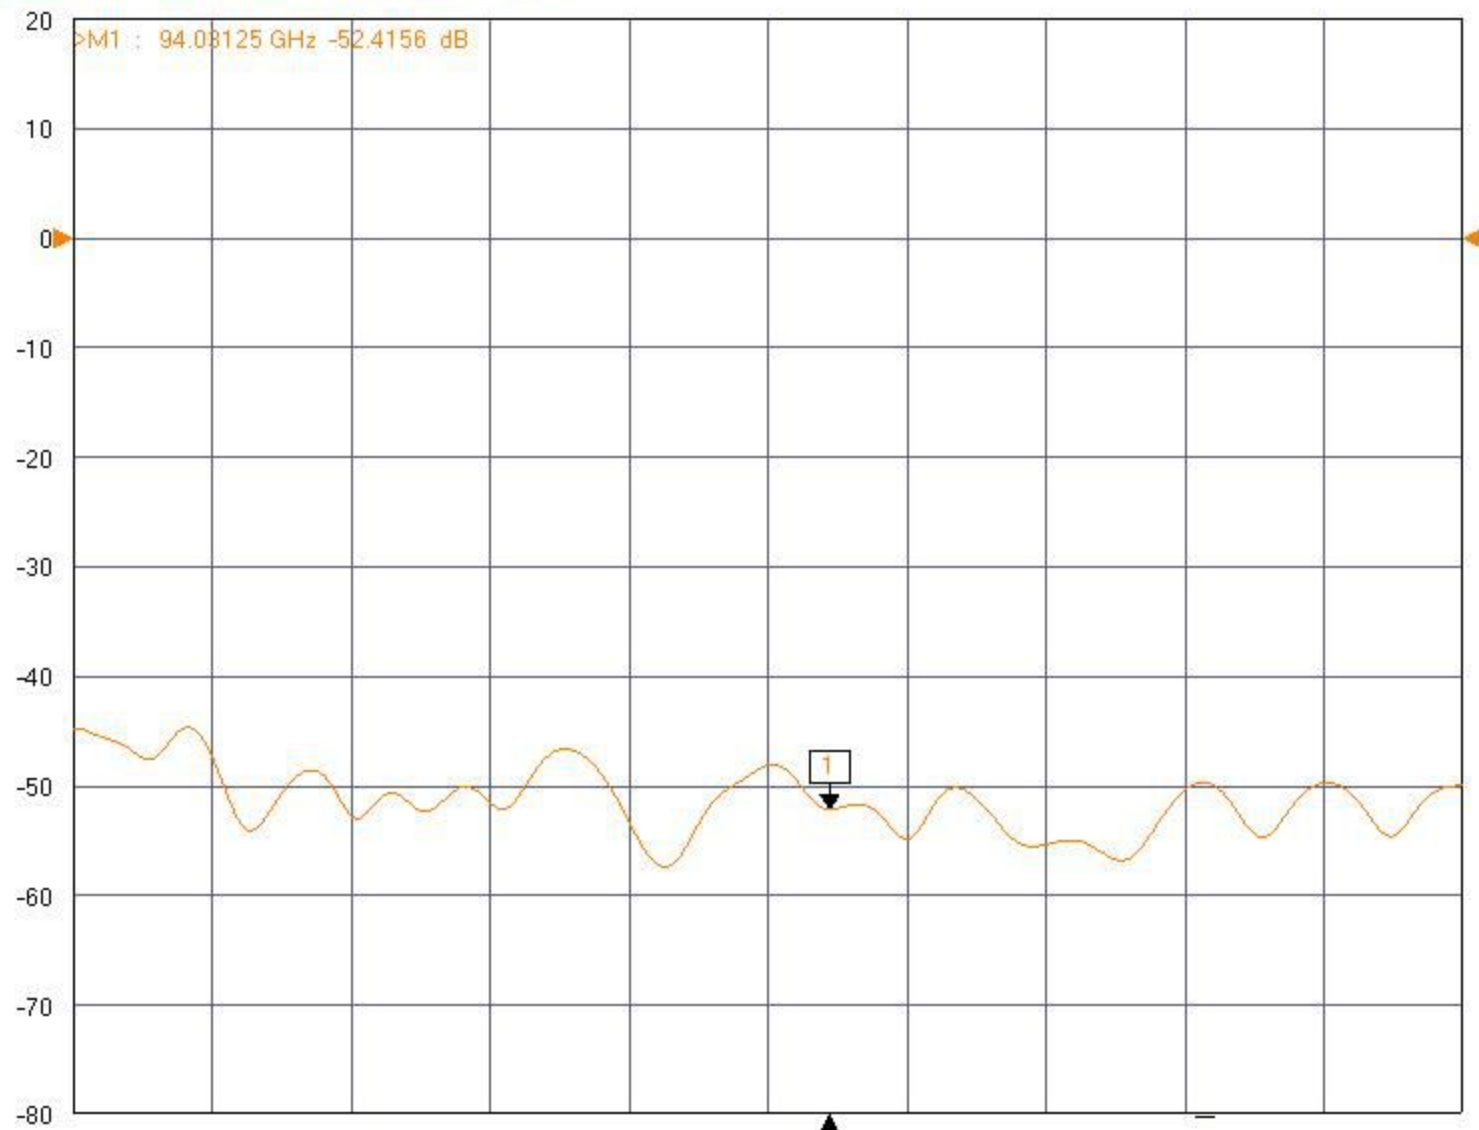

▶ **Tr1** S21 Trans LogM RefLvl: 0 dB Res: 10 dB/Div

▶ **Tr1** S21 Trans LogM RefLvl: 0 dB Res: 10 dB/Div

▶ **Tr1** S11 RefL LogM RefLvl: 0 dB Res: 10 dB/Div