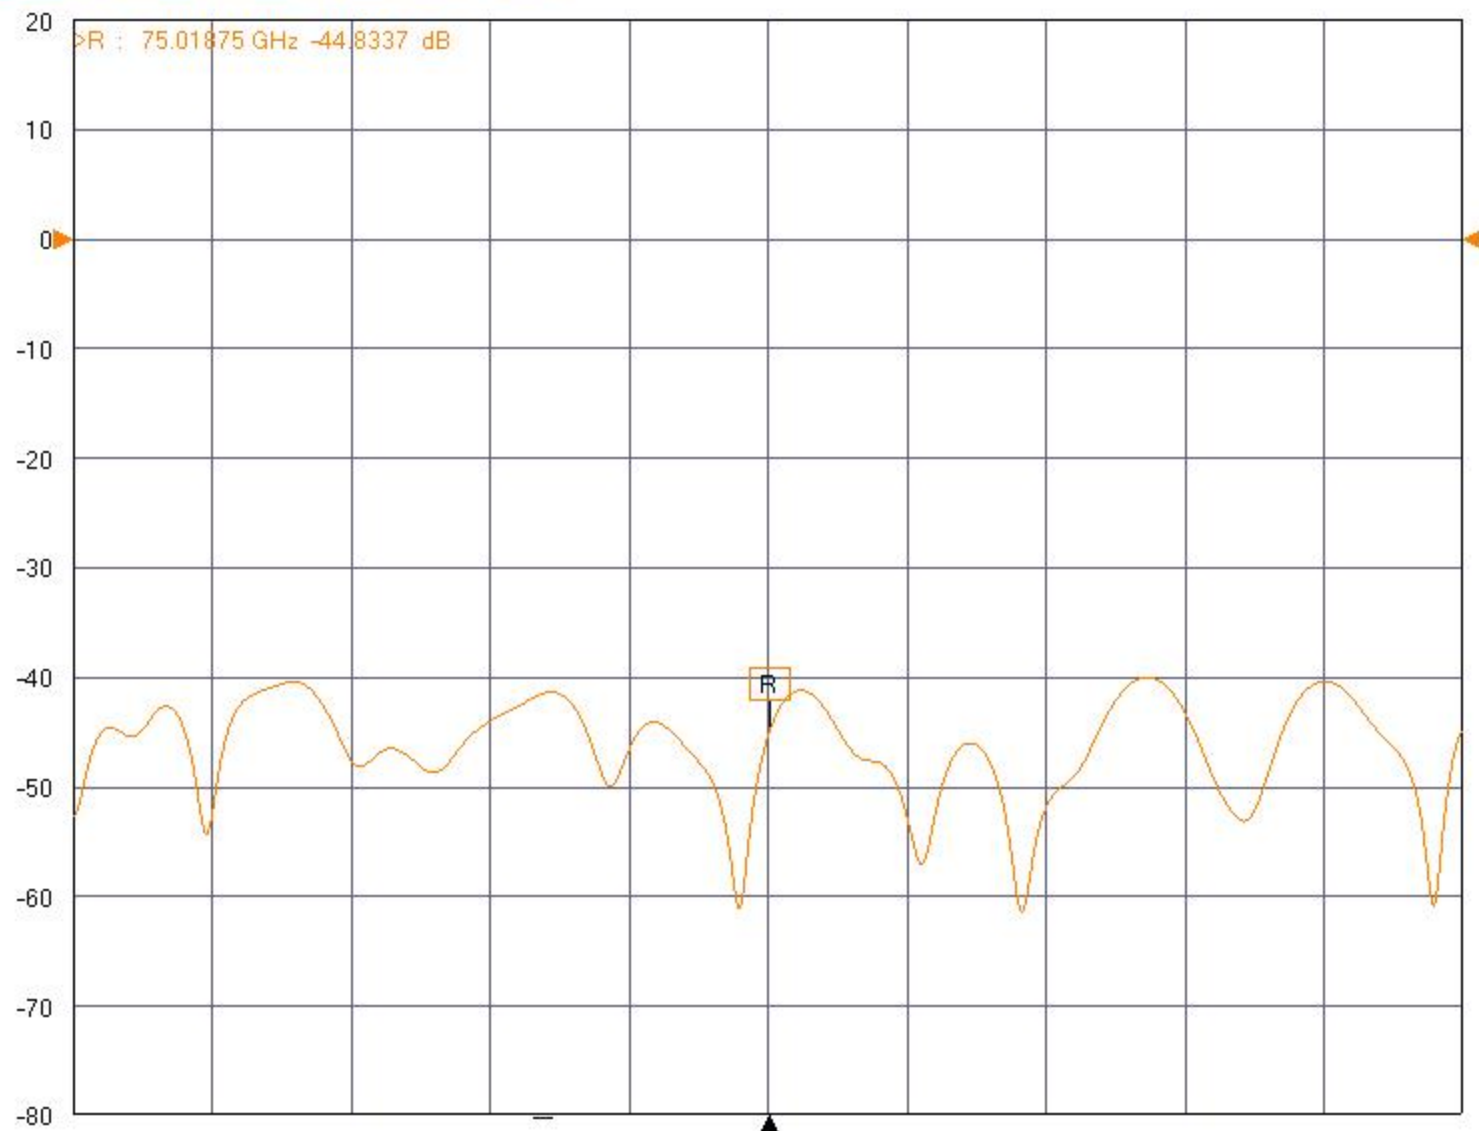

▶ **Tr** S21 Trans LogM RefLvl: 0 dB Res: 10 dB/Div

▶ Tr1 S21 Trans LogM RefLvl: 0 dB Res: 10 dB/Div