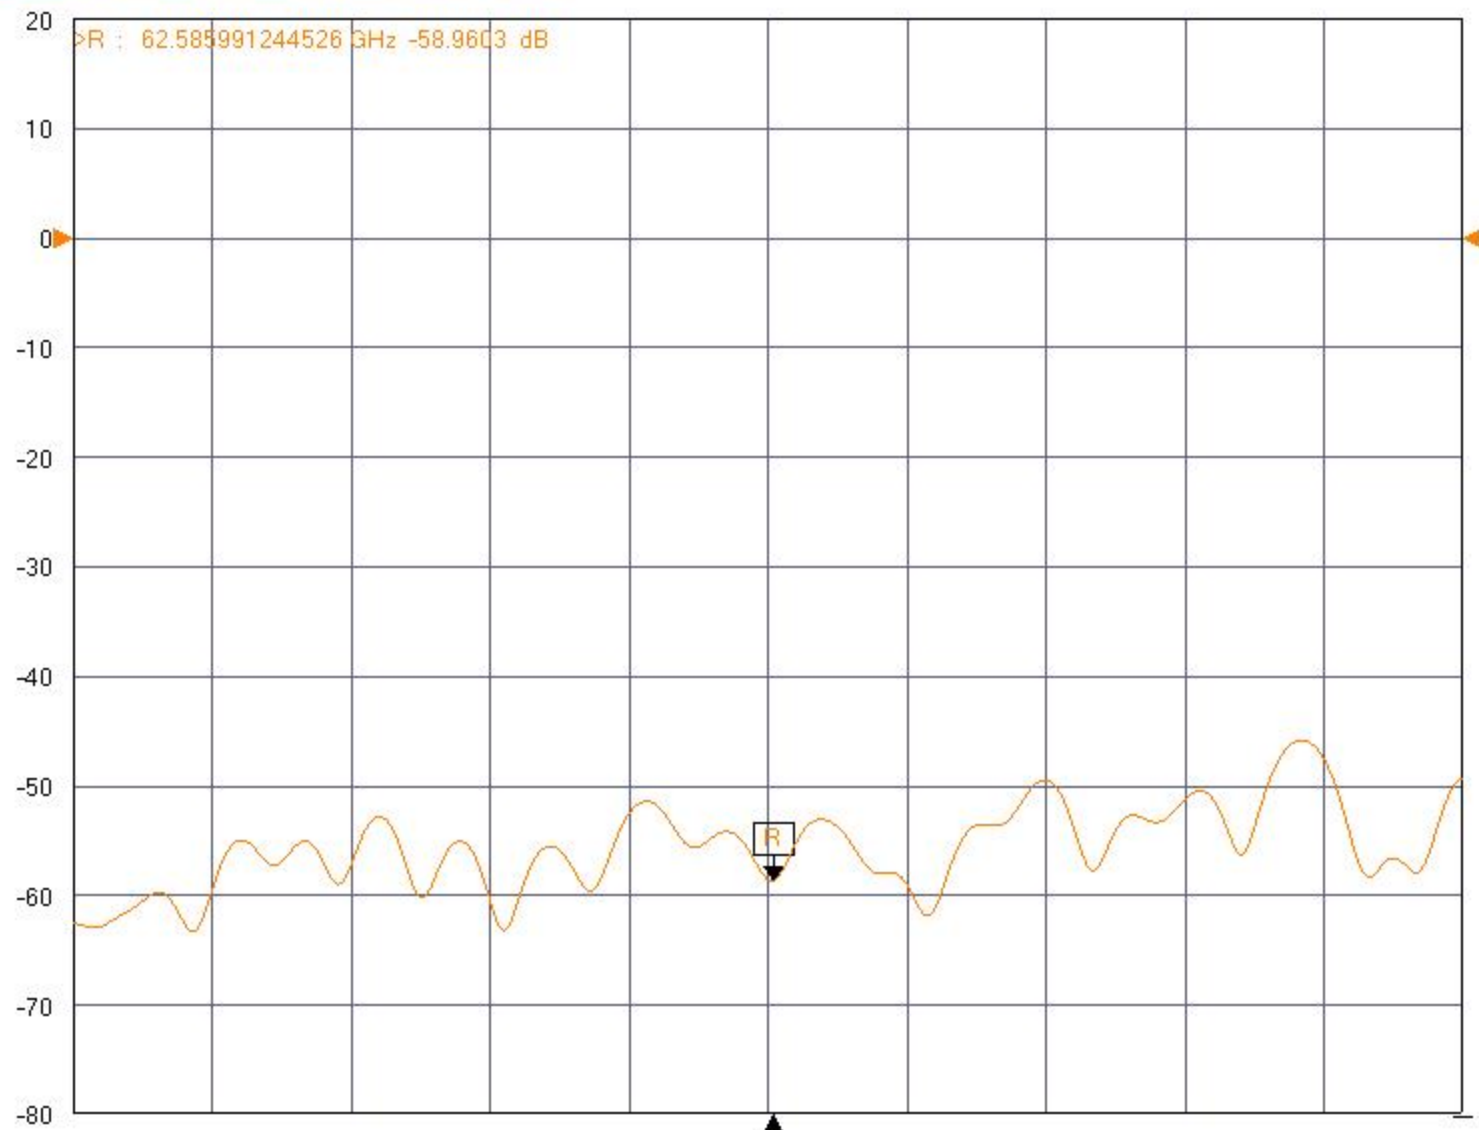

▶ Tr1 S21 Trans LogM RefLvl: 0 dB Res: 5 dB/Div

▶ Tr1 S21 Trans LogM RefLvl: 0 dB Res: 5 dB/Div

▶ **Tr1** S21 Trans LogM RefLvl: 0 dB Res: 10 dB/Div

▶ **Tr1** S21 Trans LogM RefLvl: 0 dB Res: 10 dB/Div

▶ Tr1 S21 Trans LogM RefLvl: 0 dB Res: 10 dB/Div

Ch1

TR

Start 50 GHz

Stop 75 GHz

IFBW 10 kHz

Avg OFF

Measuring State

CORR