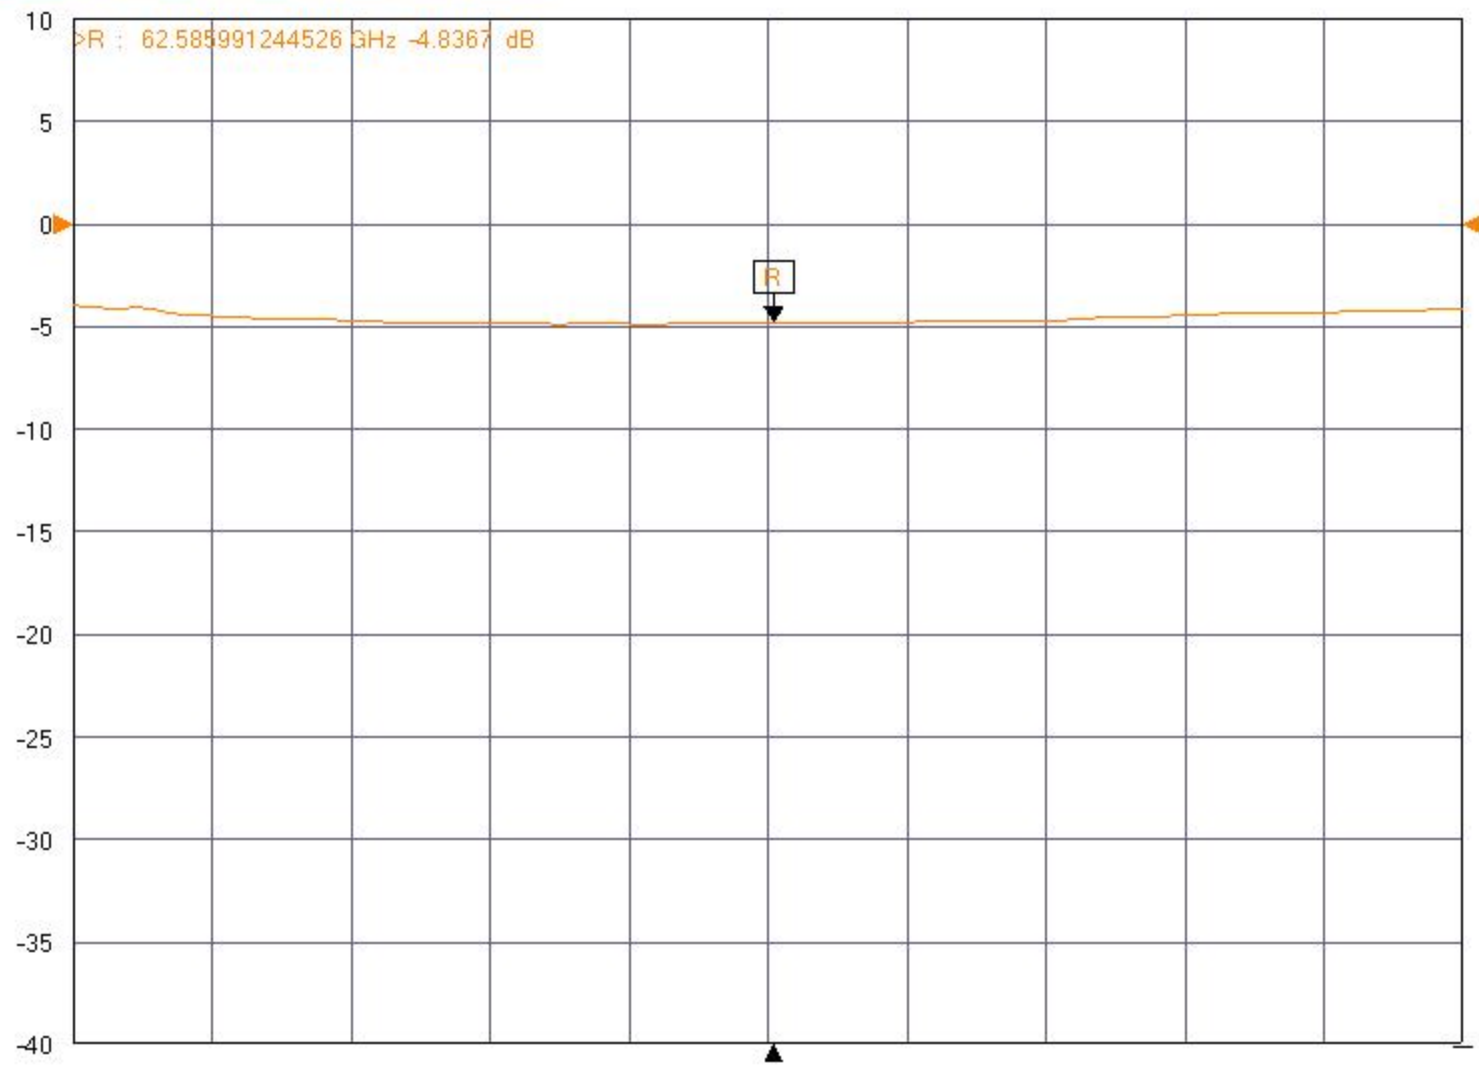

▶ Tr1 S21 Trans LogM RefLvl: 0 dB Res: 5 dB/Div

▶ Tr1 S21 Trans LogM RefLvl: 0 dB Res: 5 dB/Div

▶ **Tr1** S21 Trans LogM RefLvl: 0 dB Res: 10 dB/Div

▶ **Tr1** S21 Trans LogM RefLvl: 0 dB Res: 10 dB/Div

▶ Tr1 S21 Trans LogM RefLvl: 0 dB Res: 10 dB/Div

Ch1

TR

Start 50 GHz

Stop 75 GHz

IFBW 10 kHz

Avg OFF

Measuring State

CORR