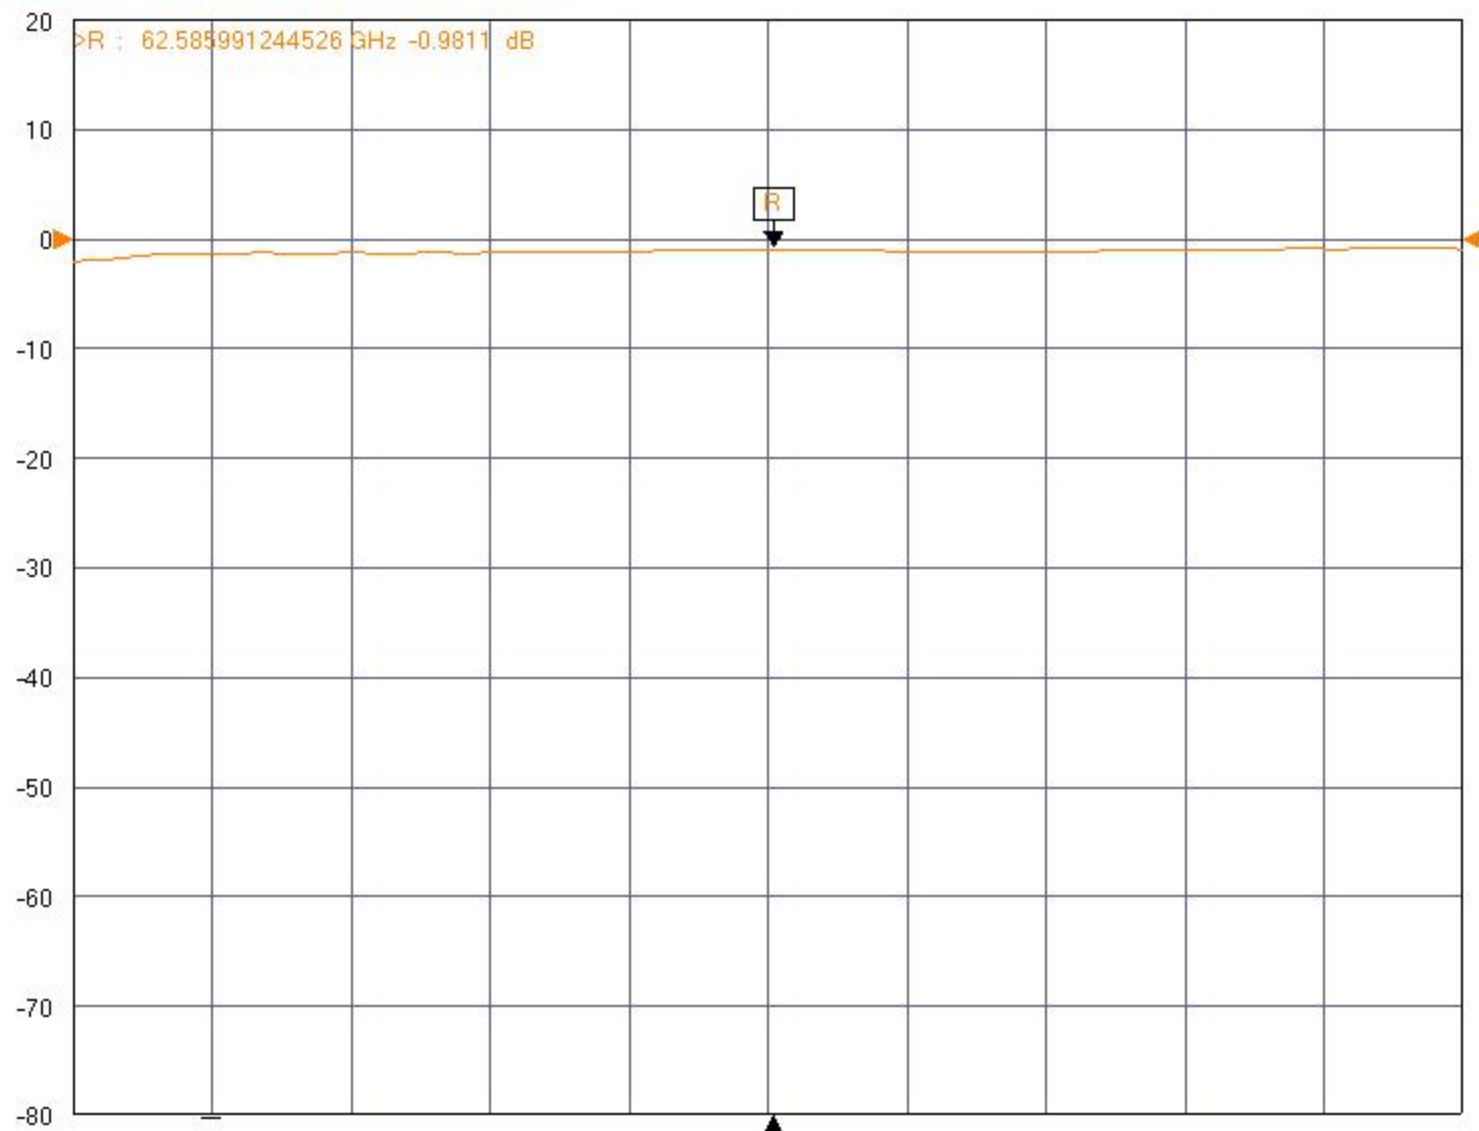

▶ Tr1 S21 Trans LogM RefLvl: 0 dB Res: 5 dB/Div

▶ Tr1 S21 Trans LogM RefLvl: 0 dB Res: 5 dB/Div

▶ **Tr1** S21 Trans LogM RefLvl: 0 dB Res: 10 dB/Div

▶ **Tr1** S21 Trans LogM RefLvl: 0 dB Res: 10 dB/Div

▶ Tr1 S21 Trans LogM RefLvl: 0 dB Res: 10 dB/Div

Ch1

TR

Start 50 GHz

Stop 75 GHz

IFBW 10 kHz

Avg OFF

Measuring State

CORR