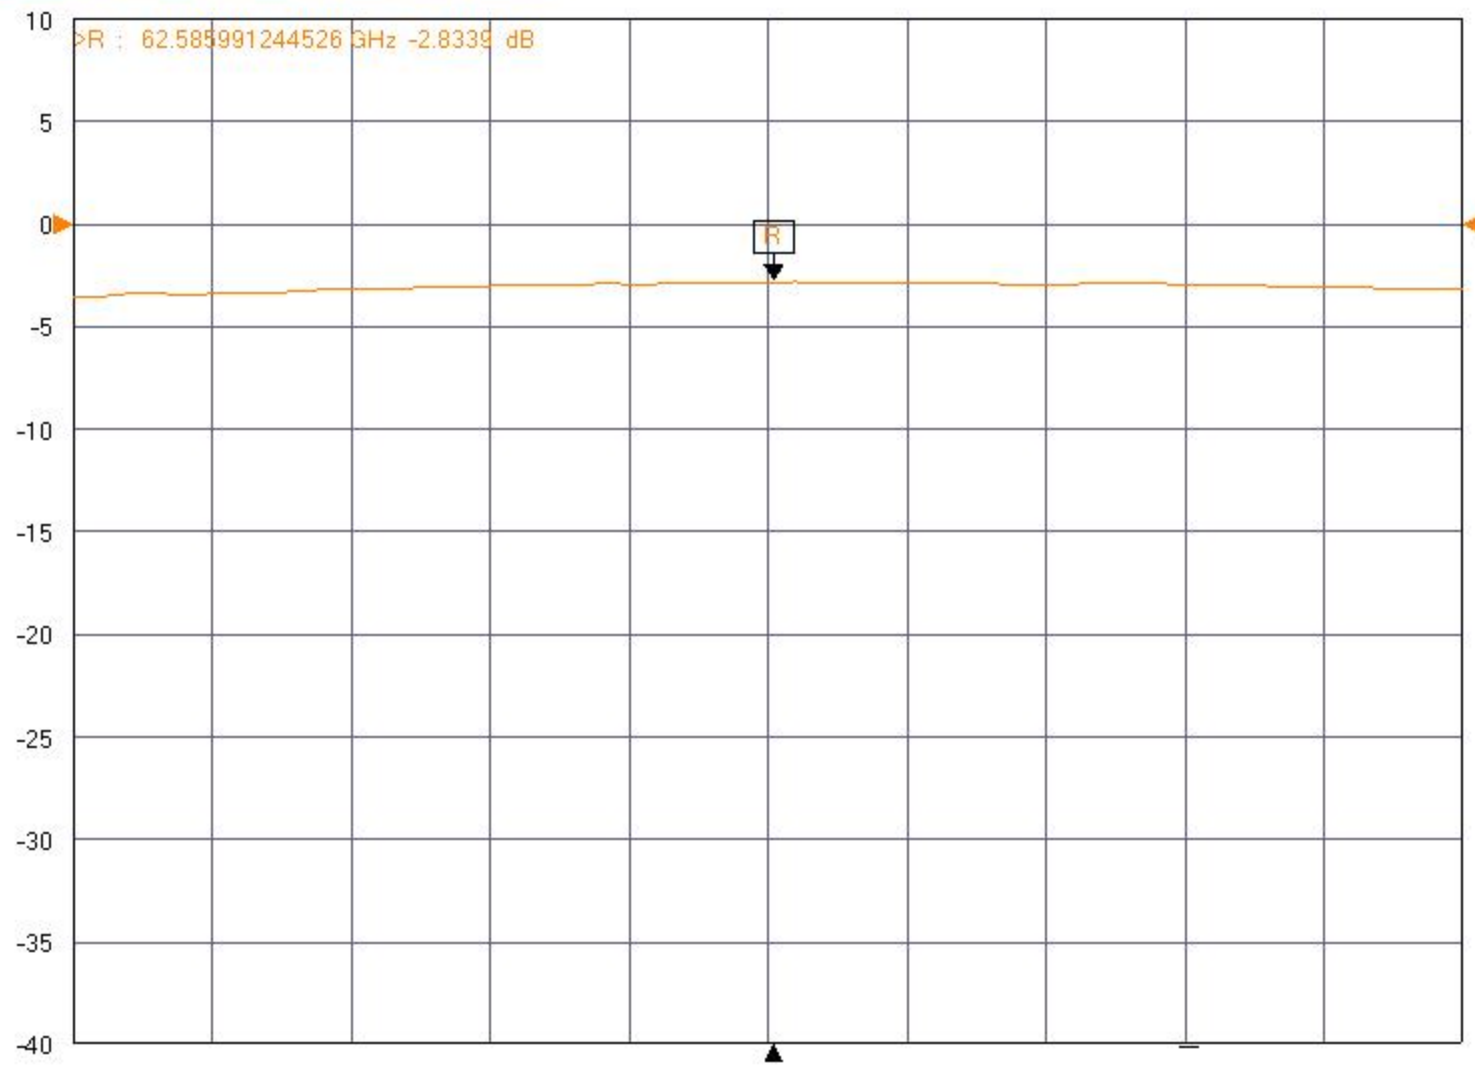

▶ Tr1 S21 Trans LogM RefLvl: 0 dB Res: 5 dB/Div

▶ Tr1 S21 Trans LogM RefLvl: 0 dB Res: 5 dB/Div

▶ **Tr1** S21 Trans LogM RefLvl: 0 dB Res: 10 dB/Div

▶ **Tr1** S21 Trans LogM RefLvl: 0 dB Res: 10 dB/Div

▶ Tr1 S21 Trans LogM RefLvl: 0 dB Res: 10 dB/Div

Ch1

TR

Start 50 GHz

Stop 75 GHz

IFBW 10 kHz

Avg OFF

Measuring State

CORR