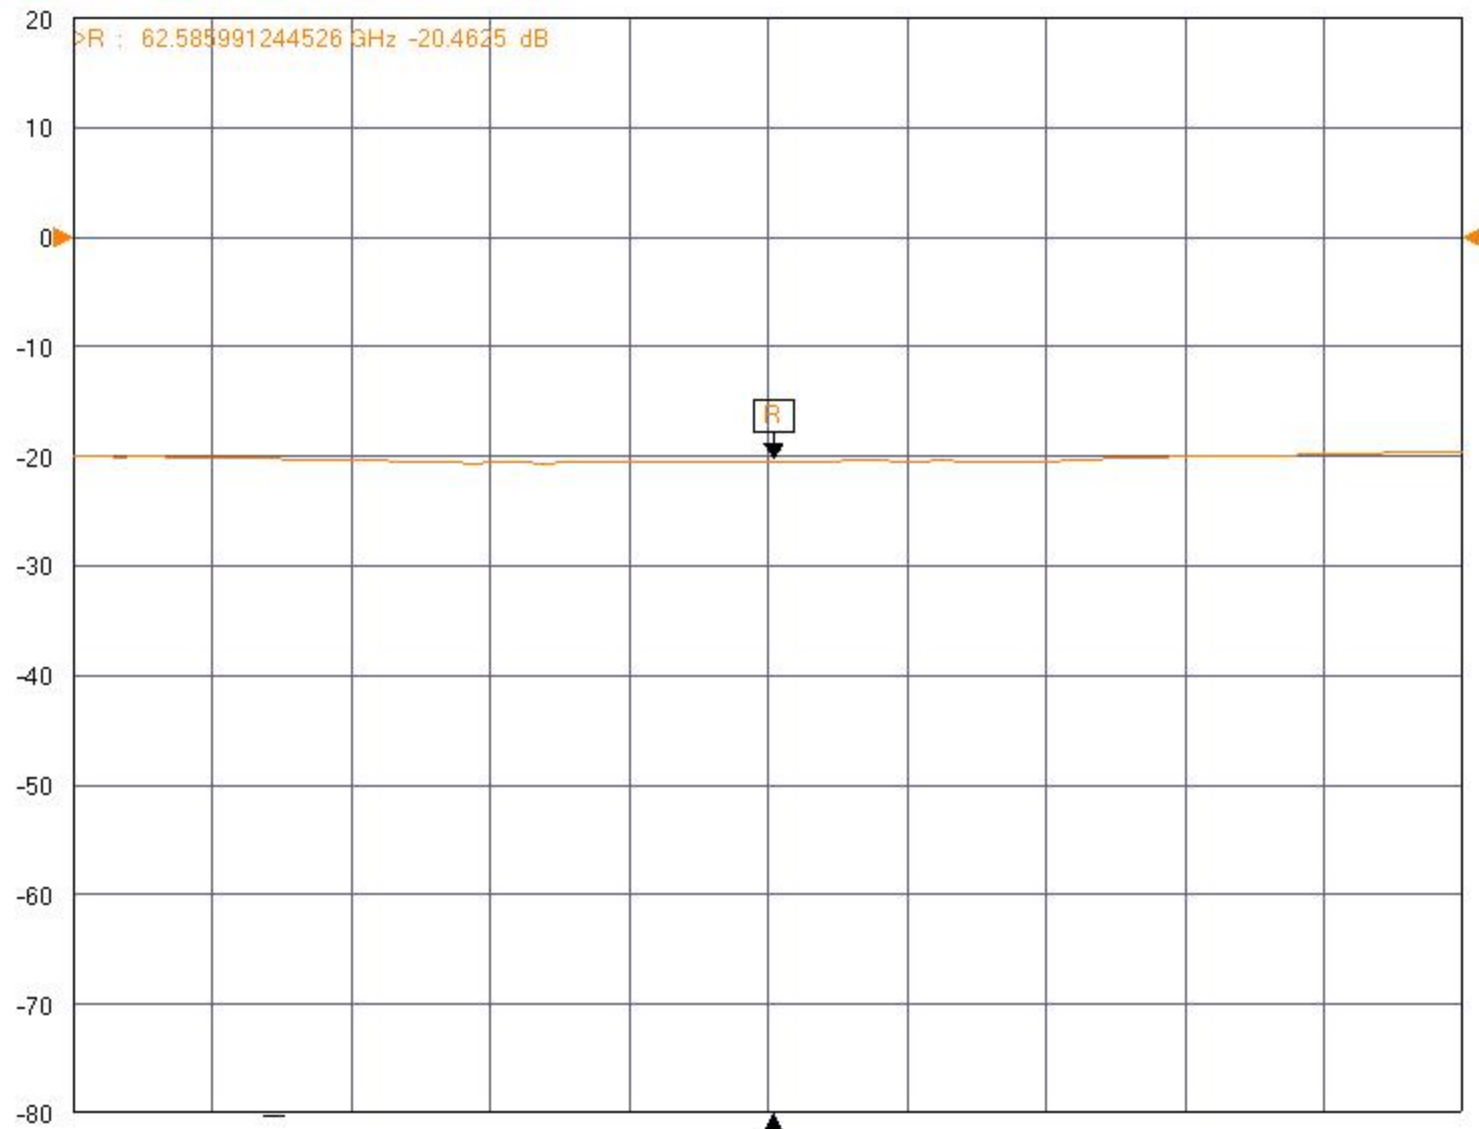

▶ Tr1 S21 Trans LogM RefLvl: 0 dB Res: 5 dB/Div

▶ Tr1 S21 Trans LogM RefLvl: 0 dB Res: 5 dB/Div

▶ **Tr1** S21 Trans LogM RefLvl: 0 dB Res: 10 dB/Div

▶ **Tr1** S21 Trans LogM RefLvl: 0 dB Res: 10 dB/Div

▶ Tr1 S21 Trans LogM RefLvl: 0 dB Res: 10 dB/Div

Ch1

TR

Start 50 GHz

Stop 75 GHz

IFBW 10 kHz

Avg OFF

Measuring State

CORR